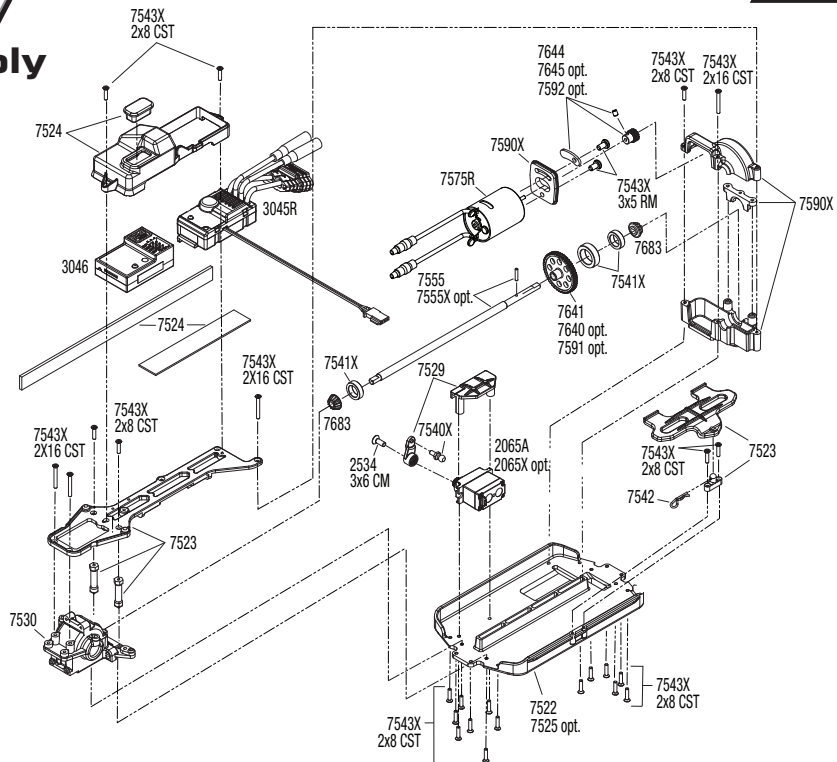

LaTRAX

TETON

**Front Assembly
Model 76054-5**

Specifications on this page are subject to change without notice. Every attempt has been made to ensure the accuracy of this drawing; however, LaTrax cannot be held responsible for typographical or other errors. See Parts List for a complete listing of optional accessories.

REV 210830-R05

TETON

Chassis Assembly Model 76054-5

LaTRAX

See Parts List for a complete listing of optional accessories.

Specifications on this page are subject to change without notice. Every attempt has been made to ensure the accuracy of this drawing; however, LaTrax cannot be held responsible for typographical or other errors.

REV 210830-R05